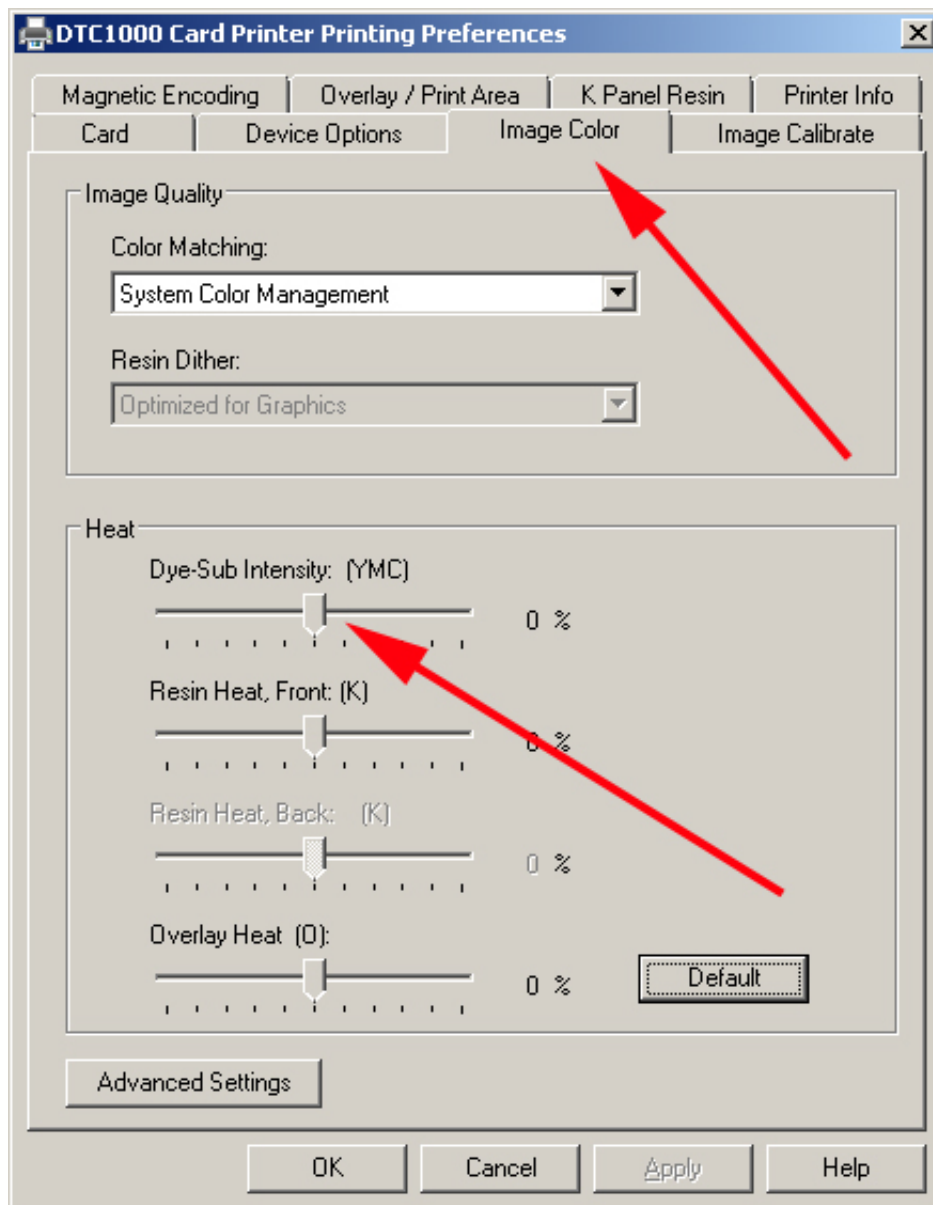

Download

[Dtc1000 Driver](#)

[Dtc1000 Driver](#)

Download

From student IDs or employee badges to membership and access control cards the Fargo DTC1000 single-sided printer is designed to offer reliable, convenient, and easy-to-use printing and encoding solutions for small to medium sized ID applications.. • Printing and encoding via one connection The Fargo DTC1000 47000 features the industry's first inline card printing and technology card encoding with one connection using the standard USB connection or optional Ethernet connectivity.. Even better, with coupon code ACCNOW, you can save an additional 5% off the pre-tariff prices! Promotion details: • Use coupon code ACCNOW at checkout • Promotion only applies to shipments within the United States • Maximum amount in savings with promo code: \$500 • Some exclusions may apply.

• All-in-one print ribbon and cleaning cartridge The all-in-one print ribbon and cleaning cartridge offers a convenient and simplified loading process making maintenance a breeze.. 20 Installing the Ribbon 21 Installing Blank Cards into the Card Hopper (DTC1000 and DTC4000).